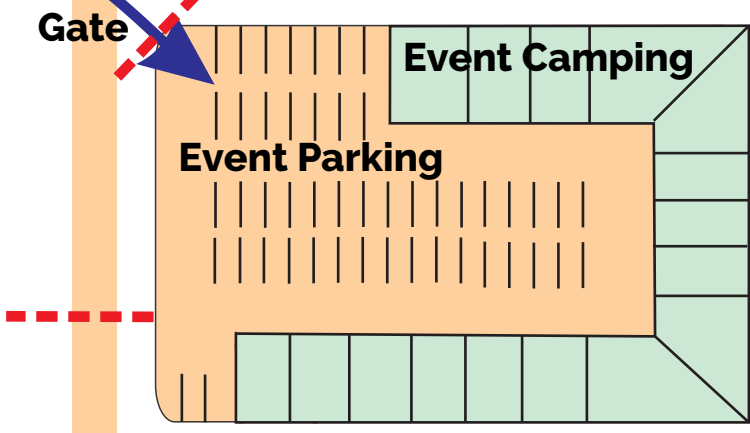

KELOWNA RIDING CLUB EVENT MAP: PARKING & CAMPING

 No parking in purple zone
 Driving Route

Hospital
Gordon Drive

This camping map is not to scale and is a suggested layout only.
 Please park closely to each other to help us accommodate everyone.