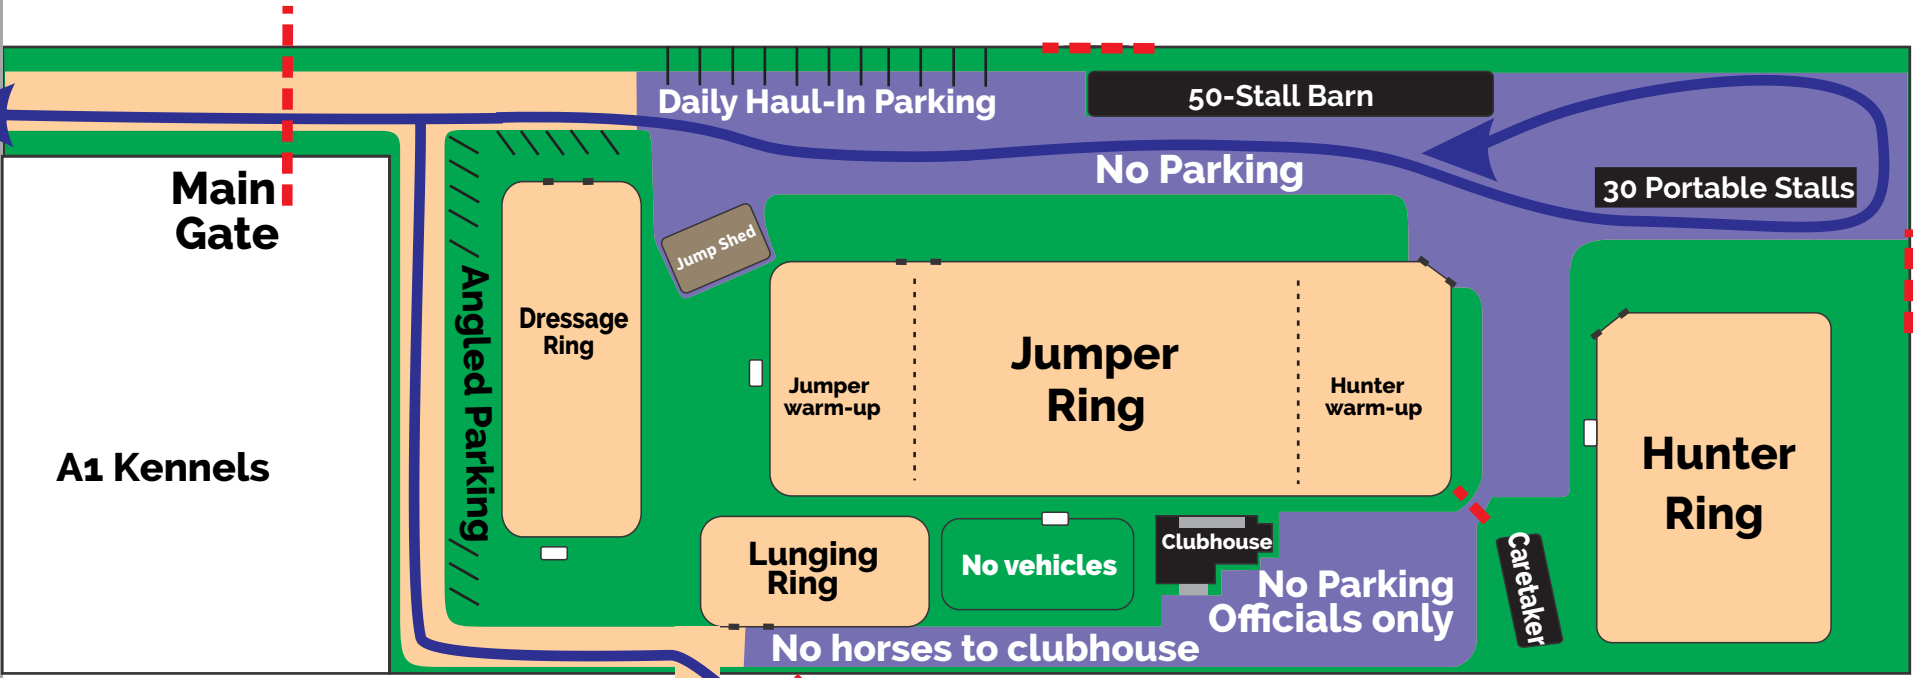

KELOWNA RIDING CLUB EVENT MAP: PARKING & CAMPING

 No parking in purple zone
 Driving Route

Hospital
Gordon Drive

This camping map is not to scale and is a suggested layout only.
 Please park closely to each other to help us accommodate everyone.